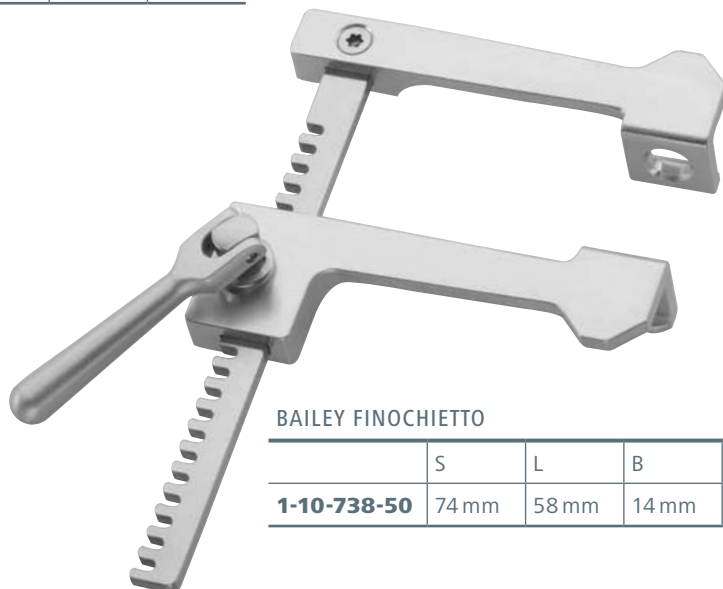

natur eloxiertes Aluminium
clear anodized aluminium

CASTANEDA

	S	L	B	T
1-10-736-05	74 mm	60 mm	34 mm	11 mm
1-10-736-10	80 mm	80 mm	45 mm	13 mm
1-10-736-15	110 mm	126 mm	60 mm	17.5 mm

COOLEY CHILD

	S	L	B	T
1-10-738-05	74 mm	58 mm	17 mm	11 mm
1-10-738-10	101 mm	80 mm	30 mm	17 mm
1-10-738-15	74 mm	58 mm	17 mm	13 mm

COOLEY CHILD

	S	L	B	T
1-10-738-20	97 mm	77 mm	20.5 mm	17 mm

BAILEY FINOCHIETTO

	S	L	B	T
1-10-738-50	74 mm	58 mm	14 mm	12 mm

natur eloxiertes Aluminium
clear anodized aluminium

COOLEY STERNUM

	S	L	B	T
1-10-708-06	137 mm	112 mm	46 mm	25 mm
1-10-708-10	170 mm	140 mm	52 mm	34 mm
1-10-708-15	194 mm	158 mm	102 mm	29 mm